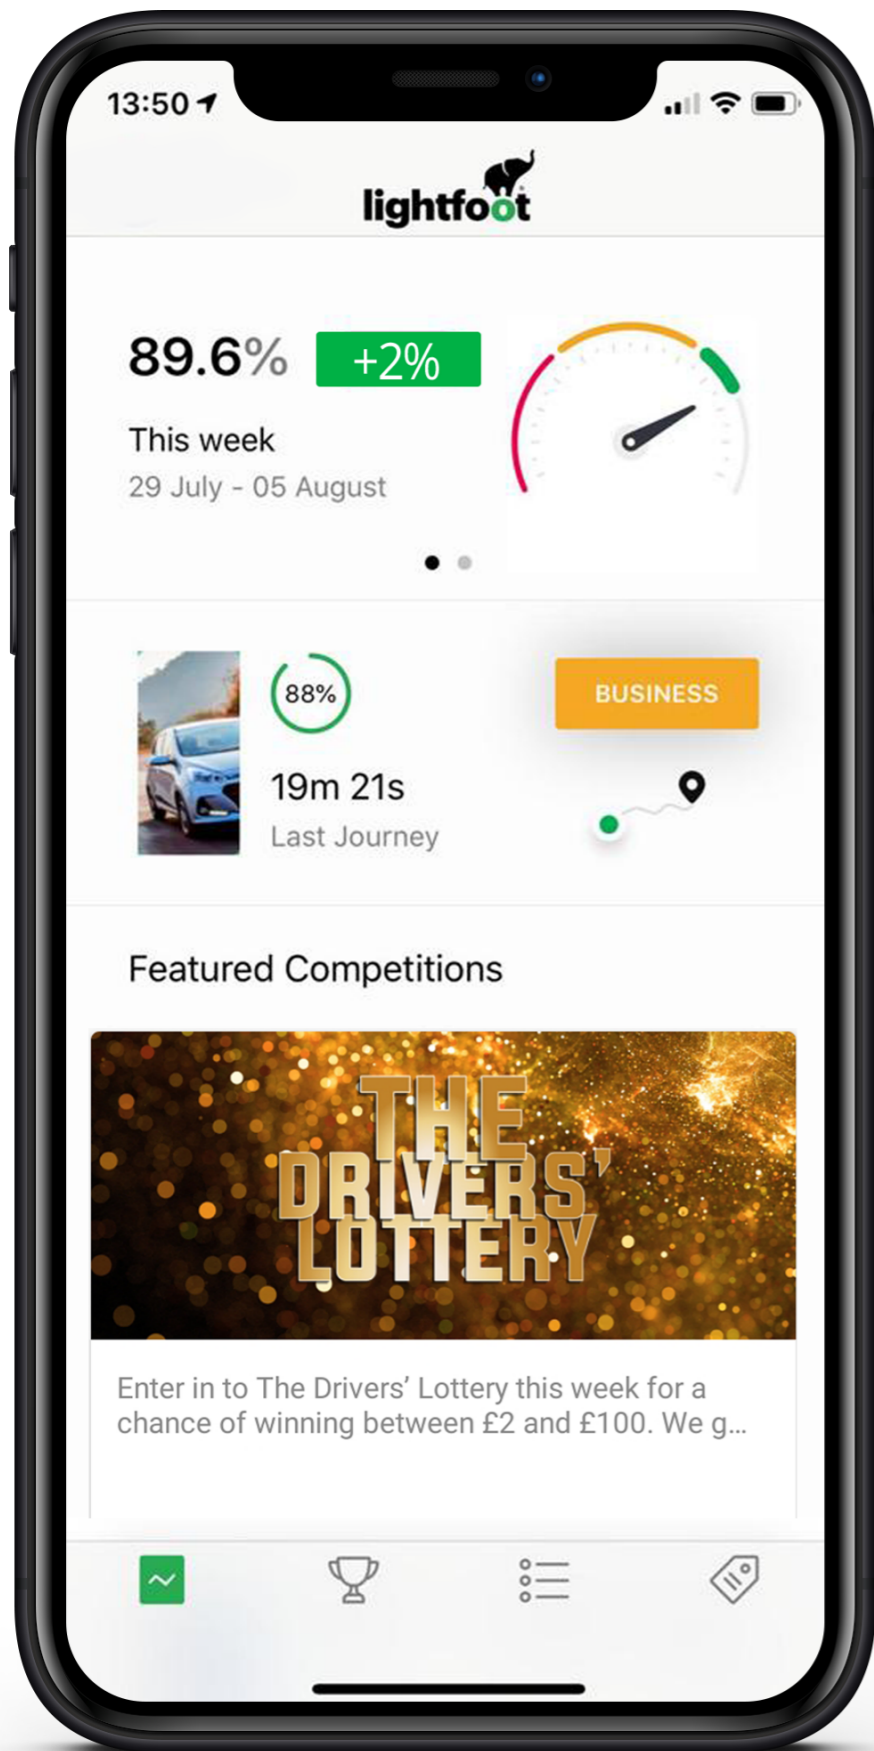

YOUR LOGO HERE

**ACTIVATE
YOUR ACCOUNT
GET THE APP**

Search for **Lightfoot** on:

Activate your account at:

www.lightfoot.co.uk/driver-activation

BENEFITS

Weekly competitions

Opportunities to win prizes and cash every single week!

Exclusive discounts

Special discount codes exclusive to Lightfoot drivers!

Competitive leagues

The chance to compete against friends and colleagues!

**FREE ENTRY* TO
THE
DRIVERS'
LOTTERY
WIN CASH**

*Achieve Elite Driver status to be eligible.
You must have a PayPal account to receive cash prizes.