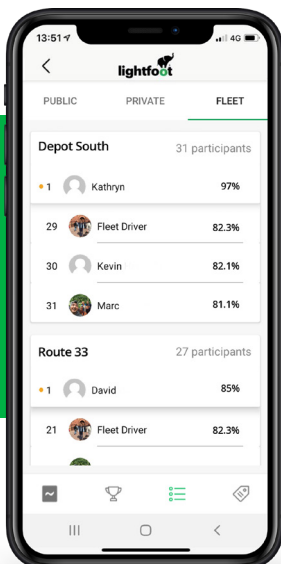

## The drivers app

Dashboard

Competitions

Lottery

Leagues

Business vs Private milage

Walkaround Check

Search for Lightfoot on: