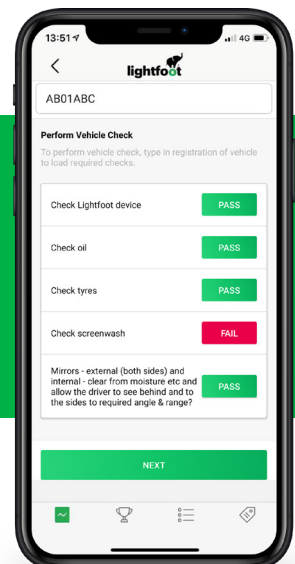

## The drivers app

Dashboard

Competitions

Lottery

Leagues

Business vs Private milage

Walkaround Check

Search for Lightfoot on: